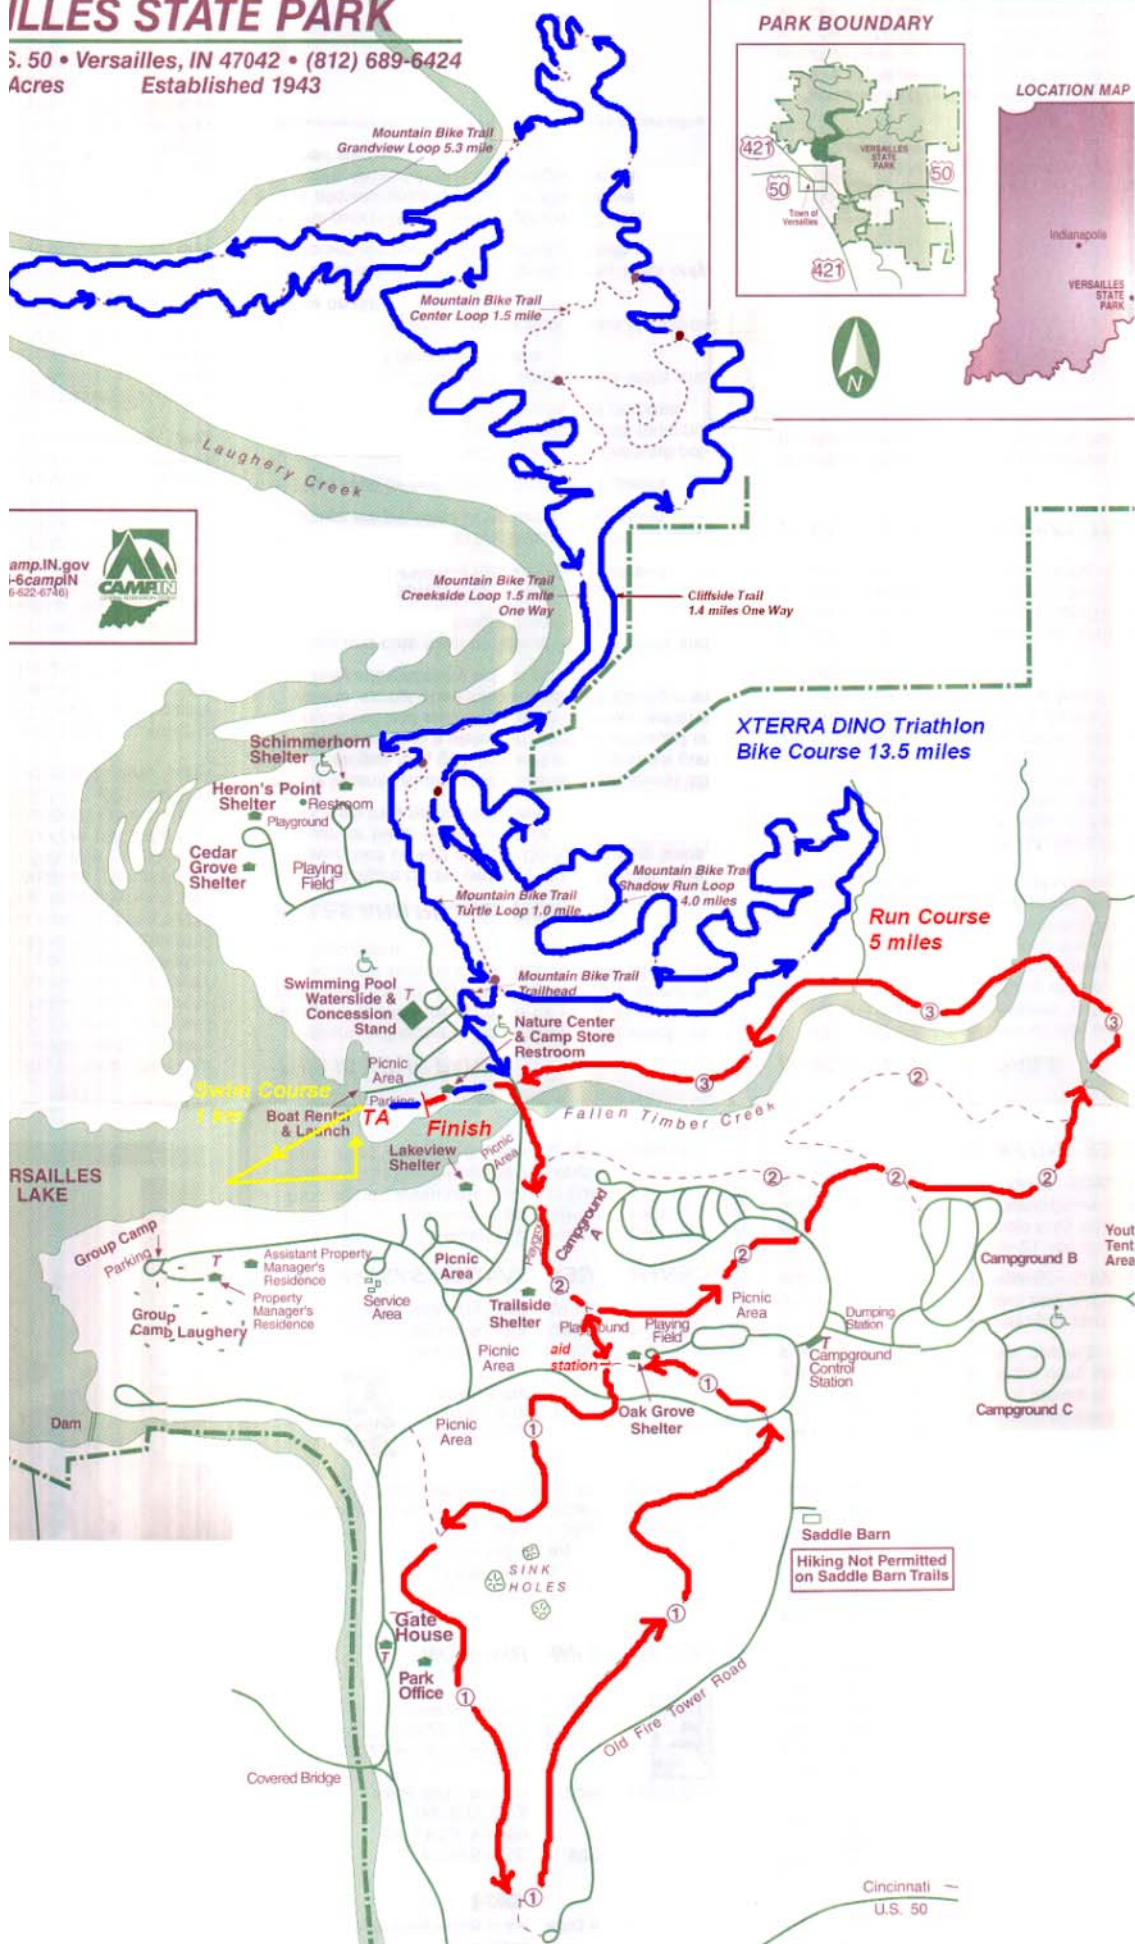

ILLES STATE PARK

5.50 • Versailles, IN 47042 • (812) 689-6424
Acres Established 1943

PARK BOUNDARY

LOCATION MAP

Cincinnati
U.S. 50