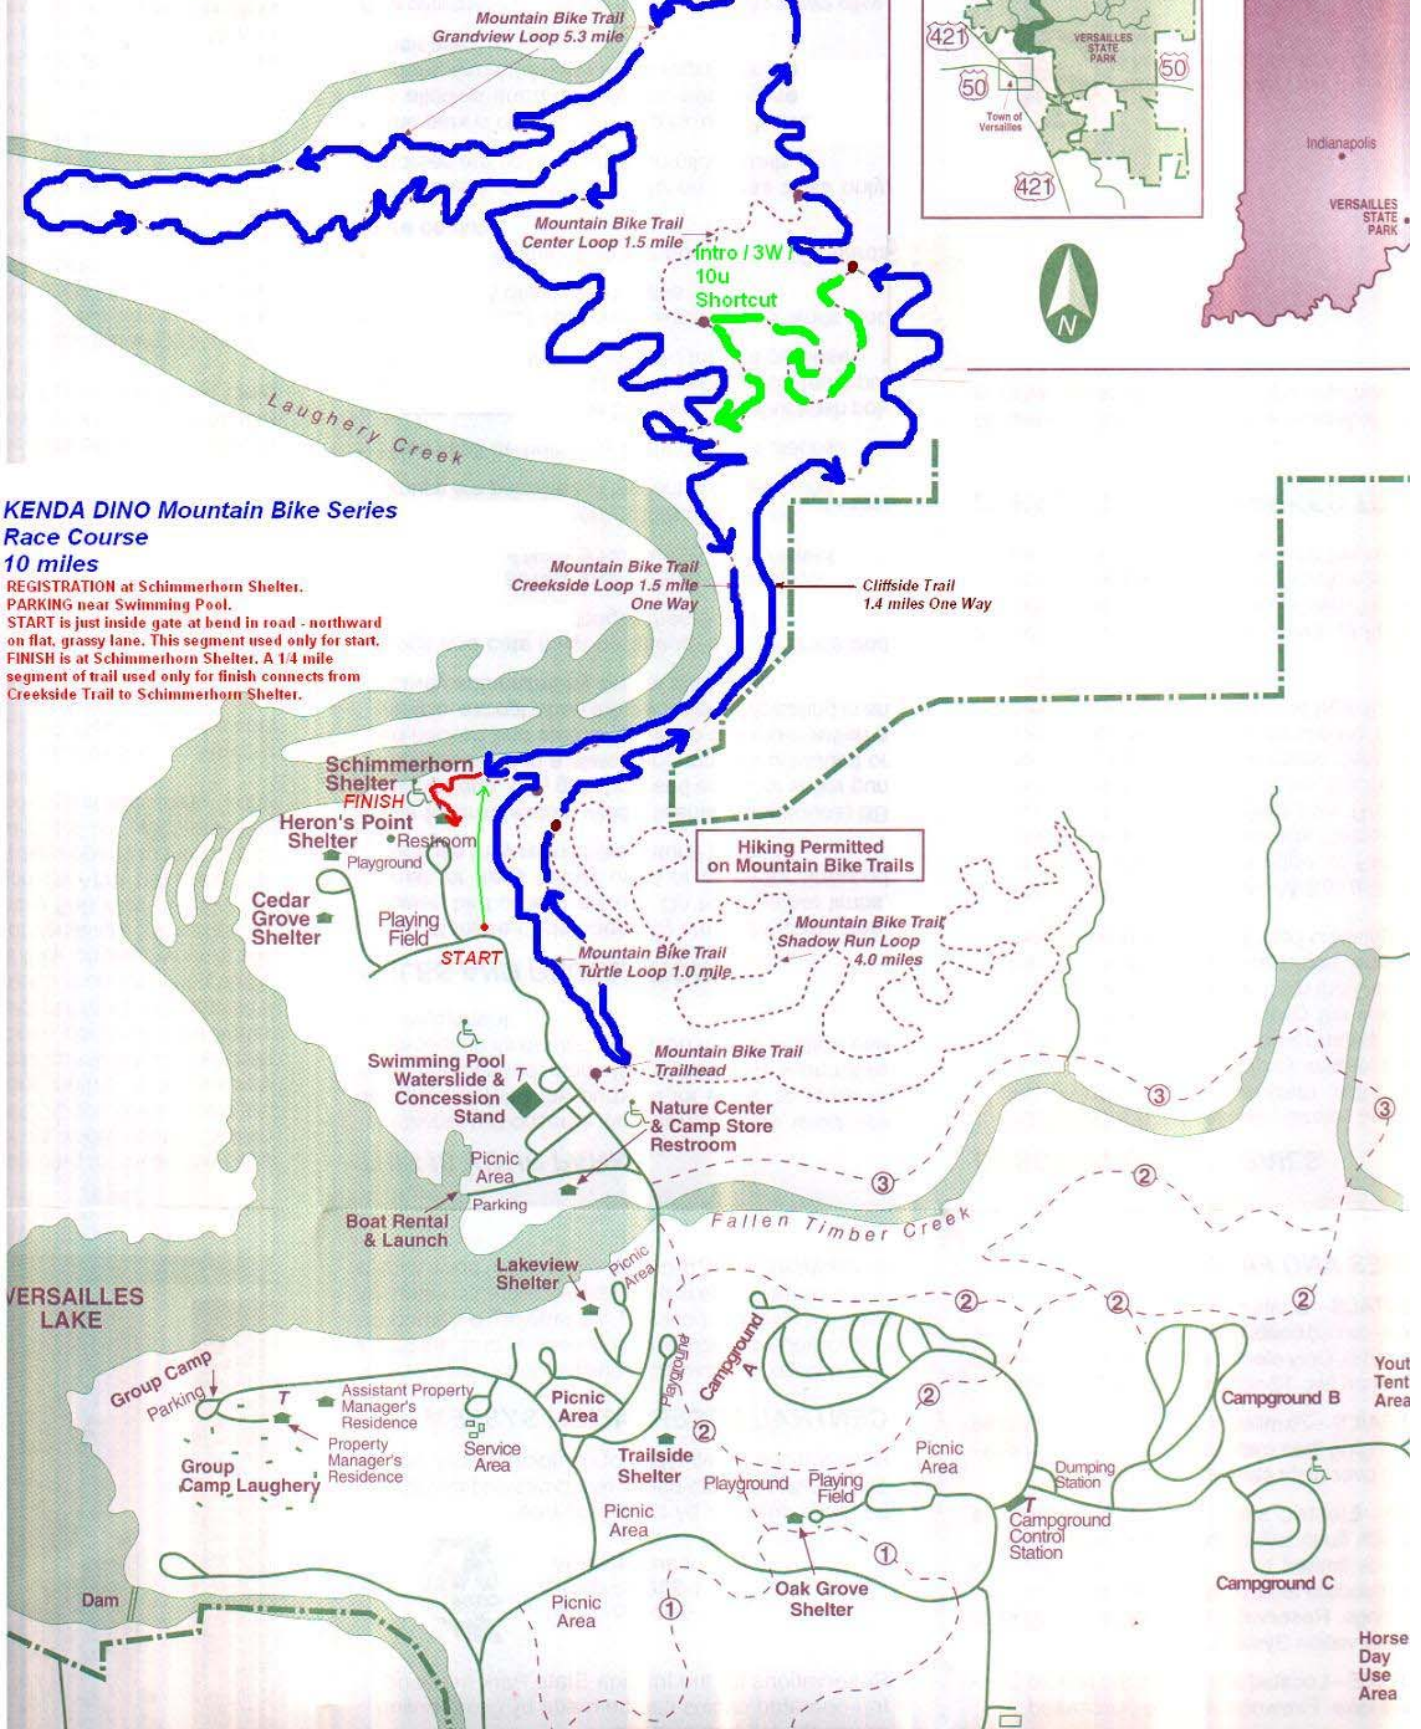

VERSAILLES STATE PARK

I.S. 50 • Versailles, IN 47042 • (812) 689-6424
8 Acres Established 1943

PARK BOUNDARY

LOCATION MAP

KENDA DINO Mountain Bike Series Race Course

10 miles

REGISTRATION at Schimmerhorn Shelter.
PARKING near Swimming Pool.
START is just inside gate at bend in road - northward on flat, grassy lane. This segment used only for start.
FINISH is at Schimmerhorn Shelter. A 1.4 mile segment of trail used only for finish connects from Creekside Trail to Schimmerhorn Shelter.

Hiking Permitted on Mountain Bike Trails