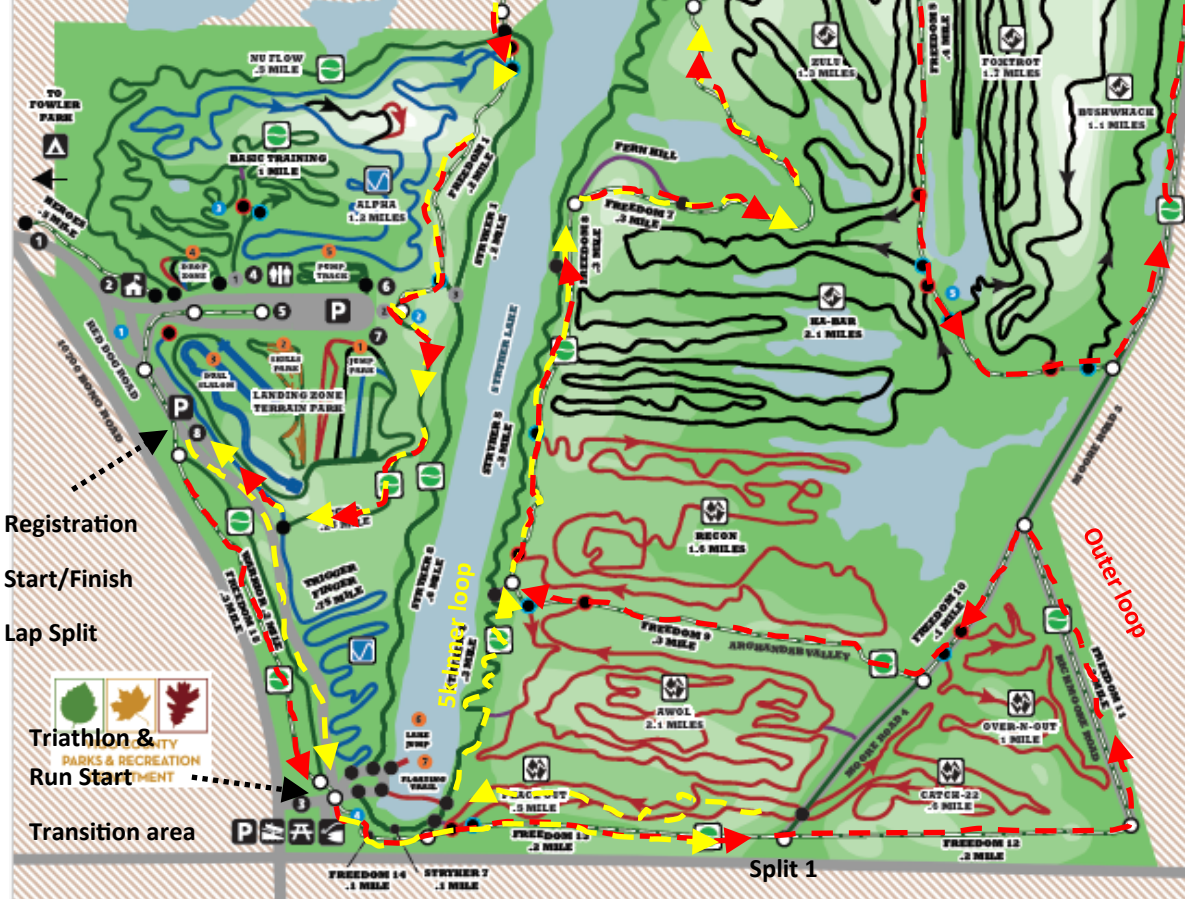

GRIFFIN BIKE PARK OFFICIAL PARK MAP

TRAIL DIFFICULTY

- BEGINNER
- INTERMEDIATE
- ADVANCED
- EXPERT
- CONNECTOR
- MTB ADAPTIVE

TRAIL SIGNS

- FREEDOM TRAIL ROUTE
- TRAIL ENTRANCE
- TRAIL EXIT
- TRAIL INTERSECTION

DINO Gravel

Triathlon / Run

Saturday

- 5k—one inner loop (yellow)
- 10k— 2 laps of inner (yellow)

DINO MTB race

Sunday

1,2,3, or 4 laps of Outer (red) loop

- TRAIL RATINGS**
- BASIC TRAINING
 - FREEDOM
 - STRYKER LAKE
 - ALPHA
 - BUFFALOES
 - NU FLOW
 - SNIPER
 - ROCK & ROLL
 - BUSHWHACK
 - FOXTROT
 - ZULU
 - KA-BAR
 - RECON
 - AWOL
 - OVER N' OUT
 - CATCH-22
 - PEACE OUT
 - WARRIOR
 - TRIGGER FINGER
 - ECHO
 - CHIGGER UP
 - STRYKER LAKE
 - HEROES

SCAN TO DOWNLOAD MAP

GRIFFIN BIKE PARK
 10700 BONO ROAD
 TERRE HAUTE, INDIANA
 (812) 462-3392
 WWW.GRIFFINBIKEPARK.COM

EAST OREGON CHURCH ROAD