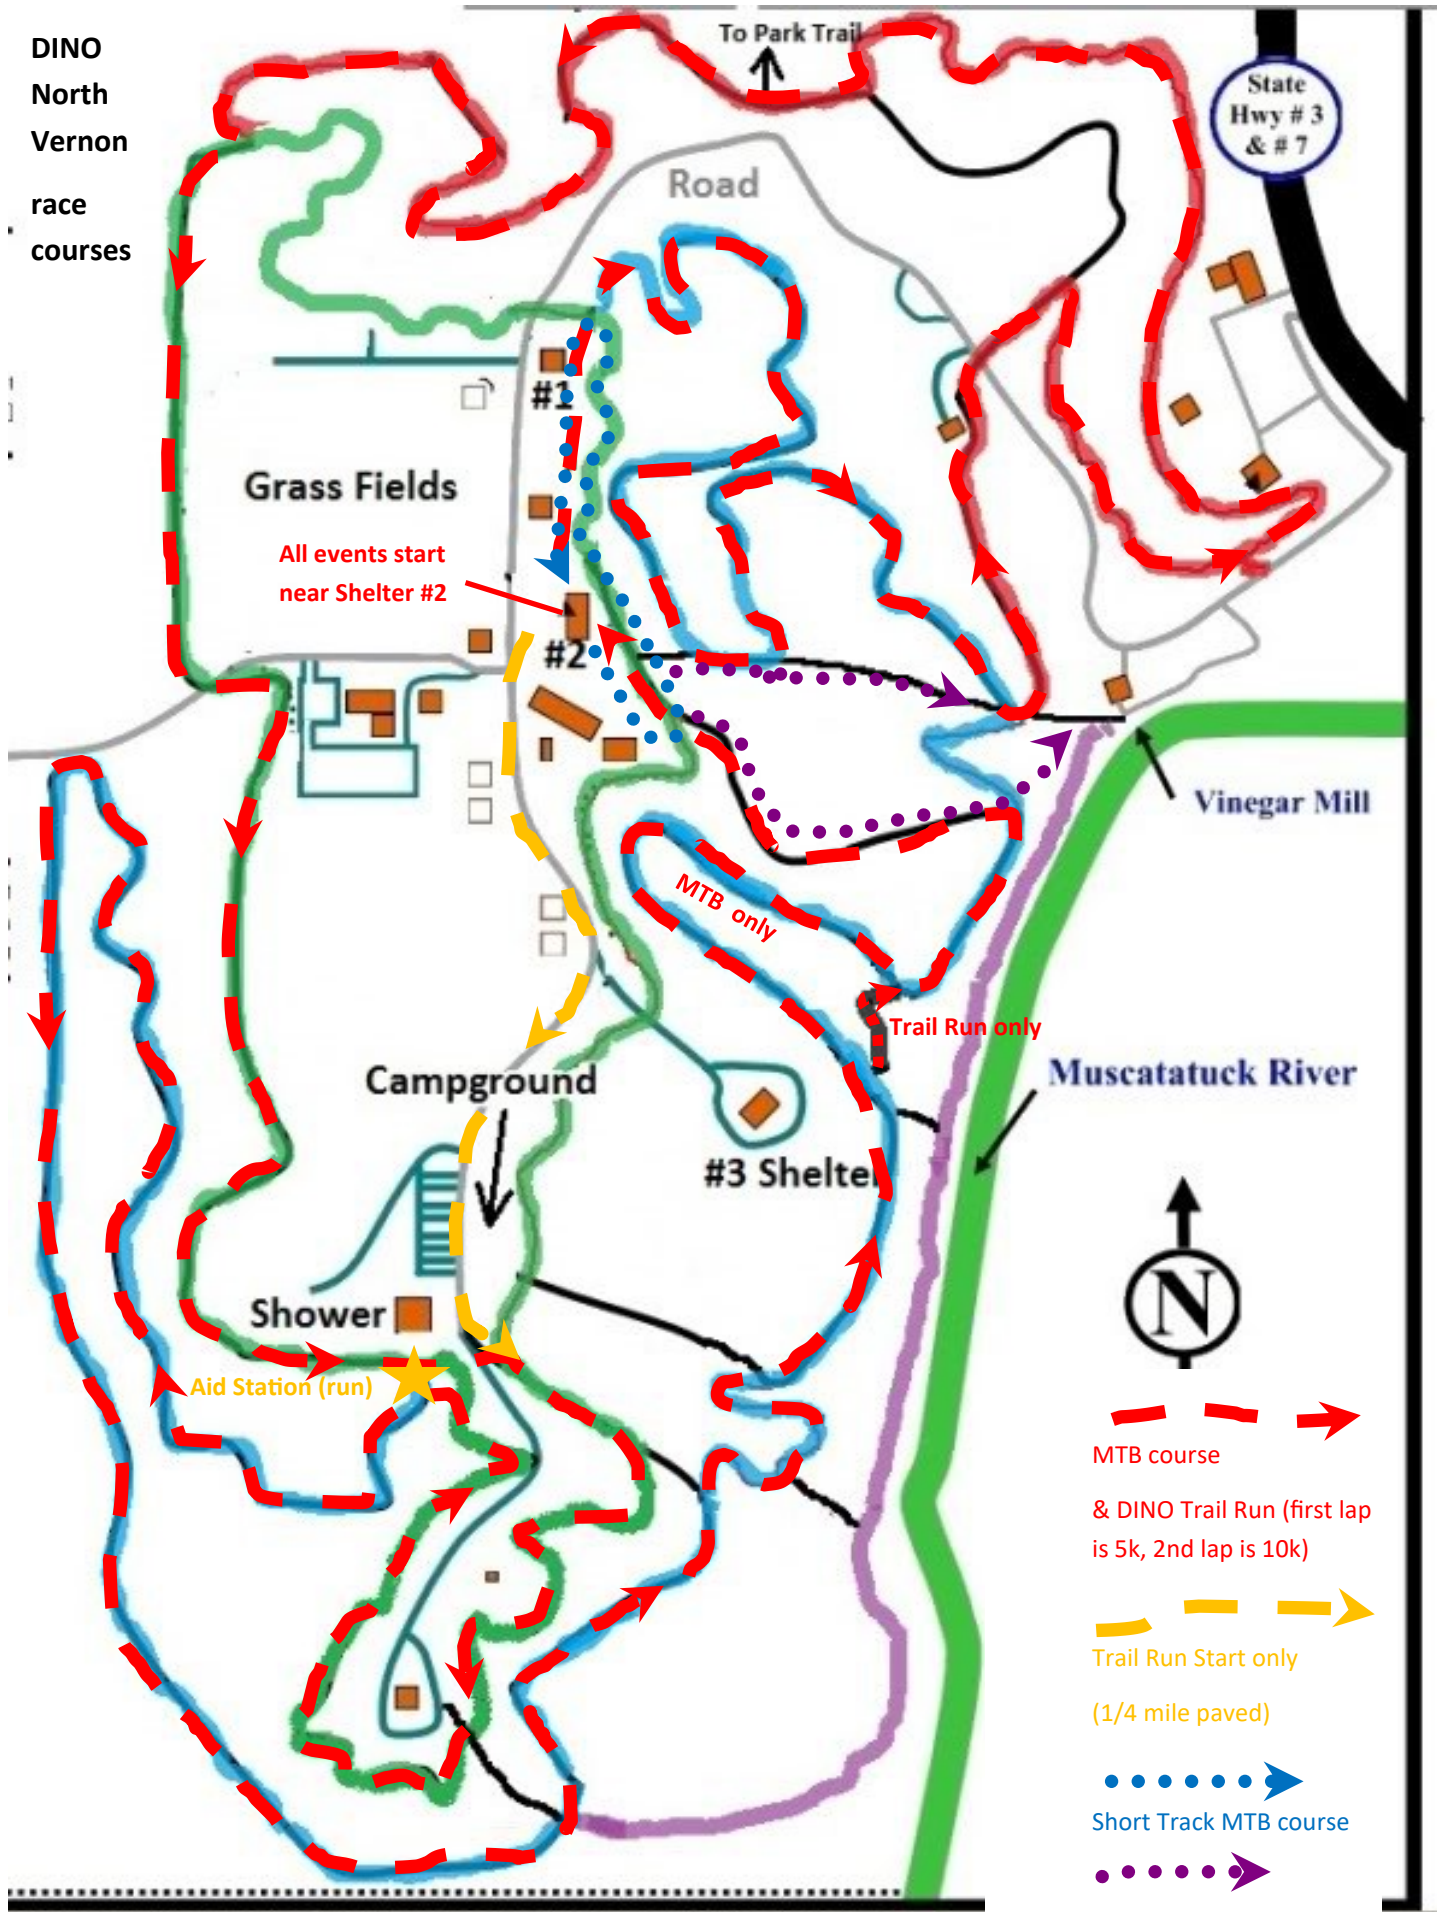

DINO
North
Vernon
race
courses

All events start
near Shelter #2

Road

State
Hwy # 3
& # 7

Grass Fields

#1

#2

Vinegar Mill

MTB only

Trail Run only

Campground

Muscatatuck River

#3 Shelter

Shower

Aid Station (run)

MTB course
& DINO Trail Run (first lap
is 5k, 2nd lap is 10k)

Trail Run Start only
(1/4 mile paved)

Short Track MTB course

Downhill MTB Courses

Downhill MTB Courses