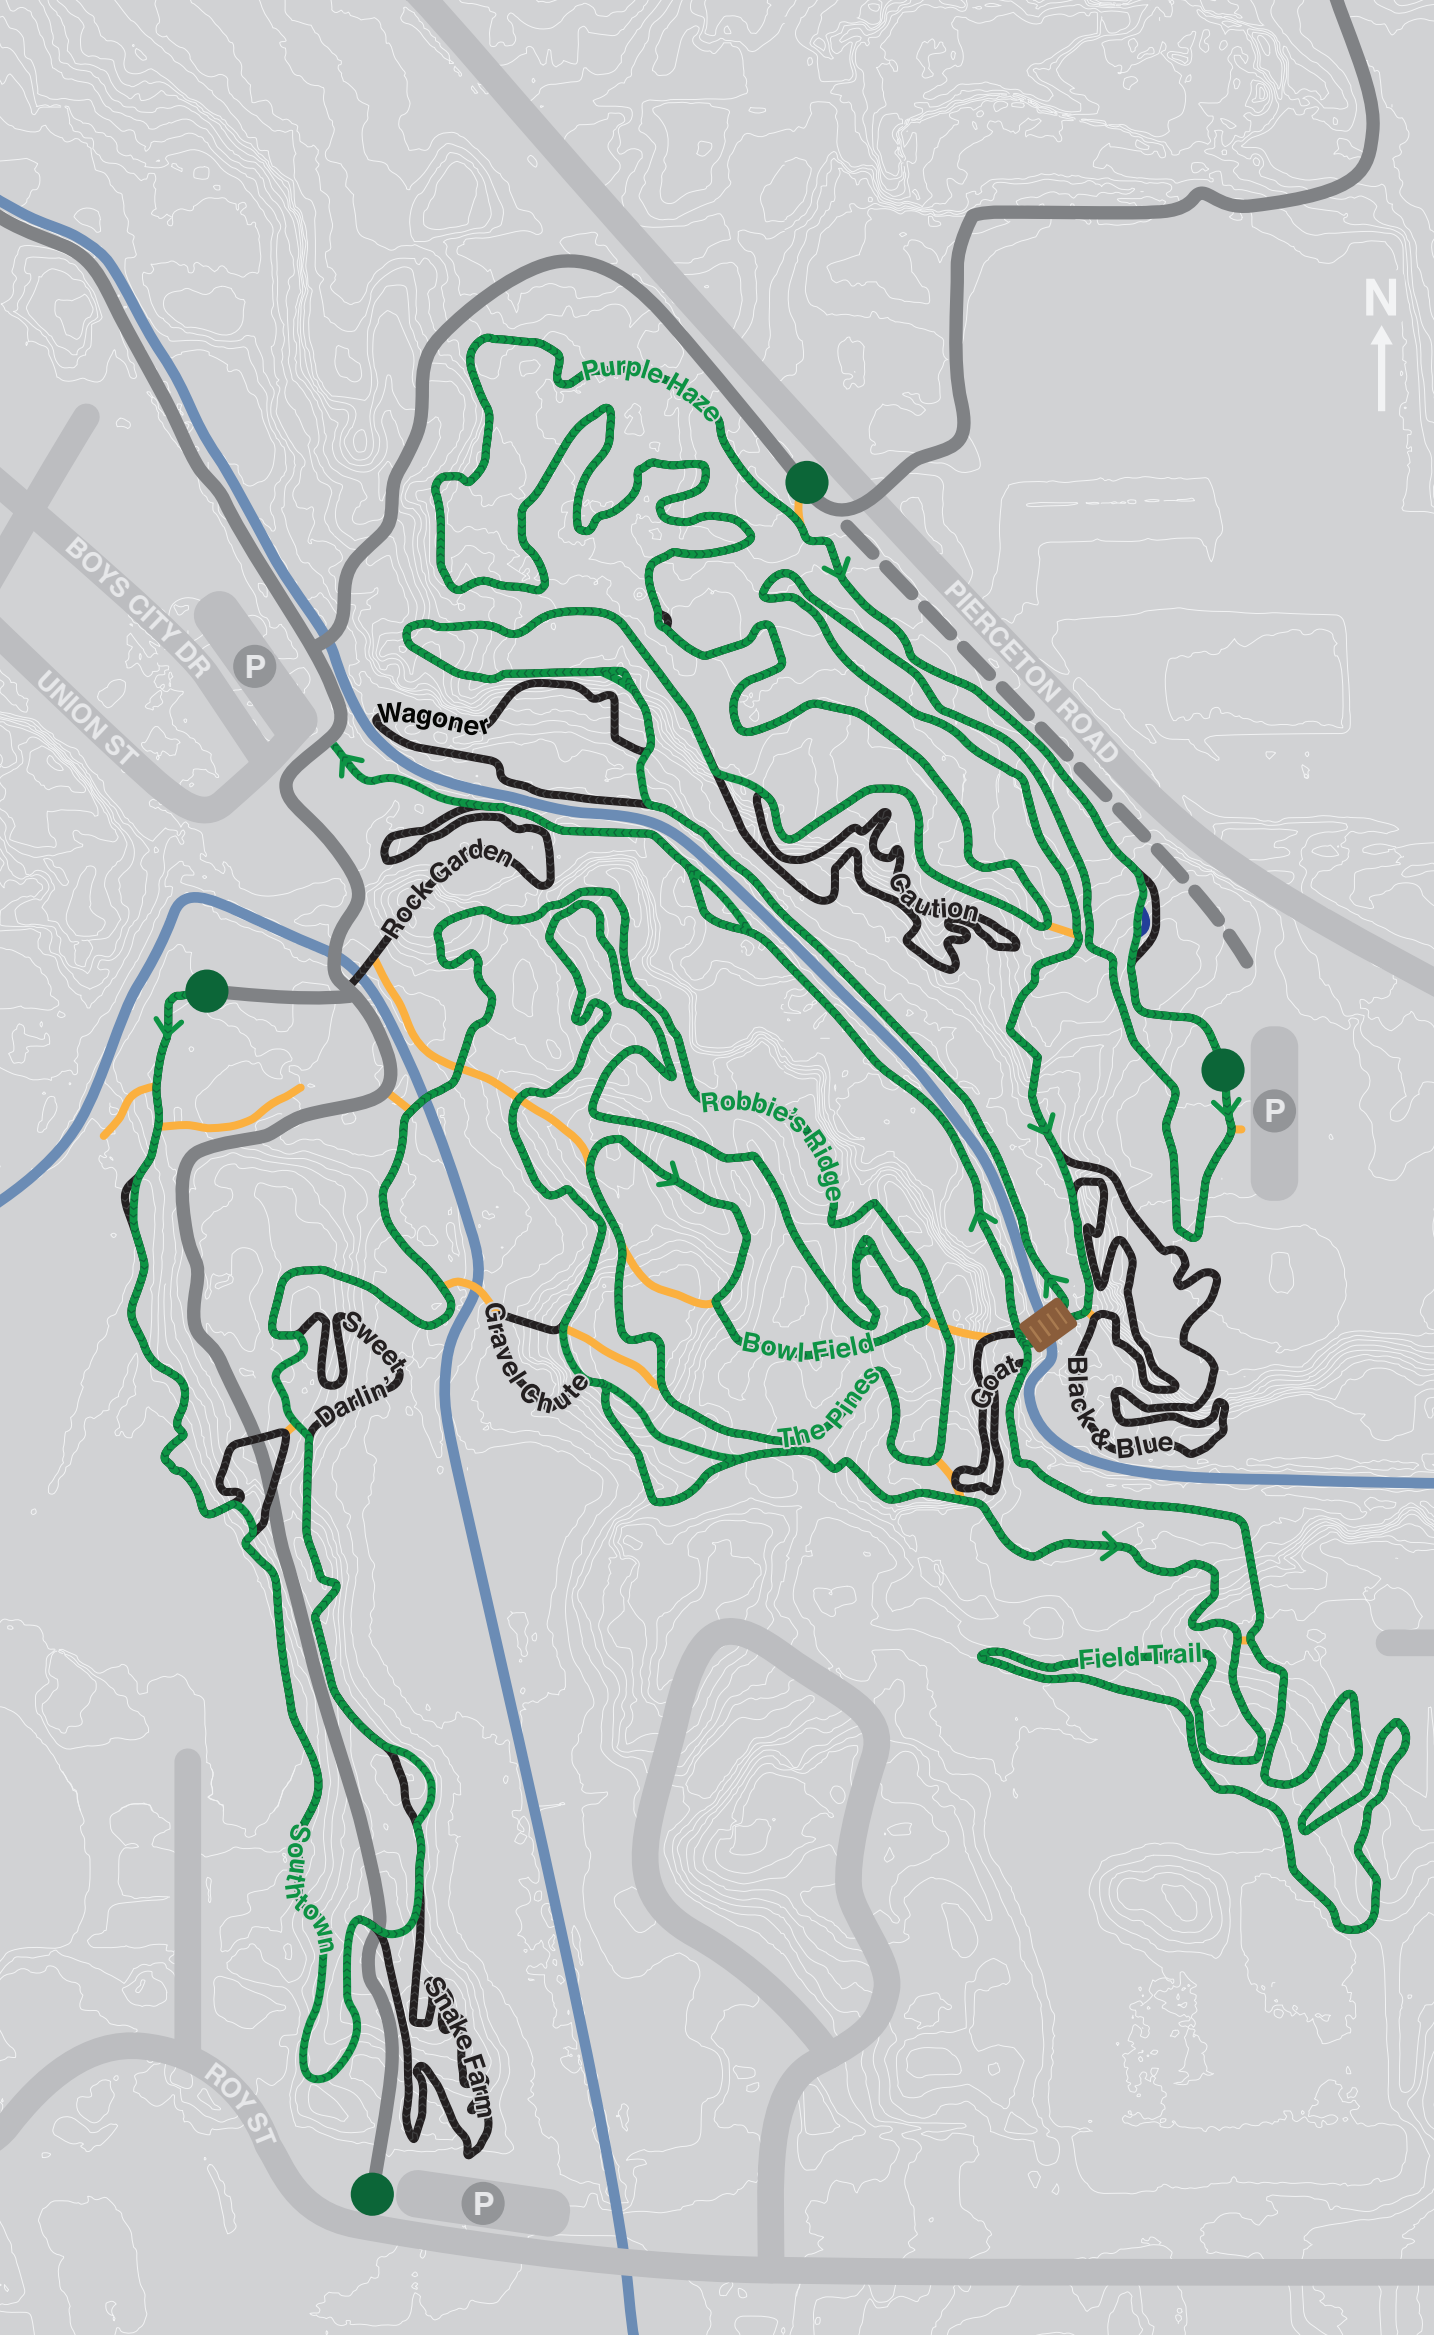

WINONA LAKE TRAILS

- Beginner Trail
- Advanced Trail
- Access Trail
- Greenway
- Future Greenway
- Road
- Streams
- Trailheads
- Parking

Arrows indicate bicycle direction.
Foot traffic opposite direction.

- ### Trail Rules
1. Use only when open and at your own risk
 2. Bike and foot traffic go opposite direction
 3. Follow trail marking signs
 4. Helmets required for bicycling use
 5. Foot traffic yields to bicycle traffic
 6. All users announce yourself politely and pass cautiously
 7. Stay on marked trails only
 8. Do not block trails or stop on bridges
 9. Foot, bicycle, and pedal assist e-bikes only
 10. No strollers on off-road trails
 11. Dogs must be on a leash and under control
 12. No motorized travel on off-road trails
 13. Report trail/feature damage or down trees blocking the trail to info@kvcycling.org
 14. Unauthorized trail alterations not permitted
 15. Off-road trails are on private property
 16. Failure to obey rules can lead to trespassing fines

For more detailed information, trail status updates, and the most recent map, visit WinonaLakeTrails.com

Info@KVCycling.org
[@WinonaLakeTrails](https://www.facebook.com/WinonaLakeTrails)